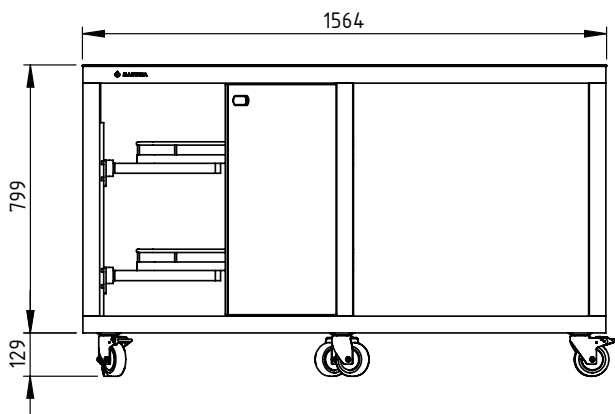

Can be completed with SET 2.

WITH DOOR AND DRAWERS

PRODUCT VIEW

Vasari CORNER

The module is equipped with convenient corner pull-out shelves, equipped with a silent closing system.

Possible right and left corner settings.