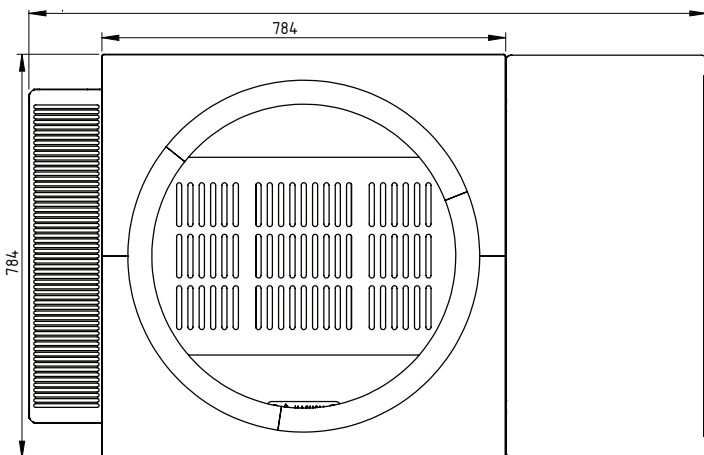

AVAILABILITY

Plain steel powder coated black

Corten steel in rust color

IMPROVE
YOUR
FREE
TIME

MASURIA

Vasari

Vasari KAMADO

A module suitable for placing ceramic grills from various manufacturers, e.g. Yankiniku, Big Green Egg etc.