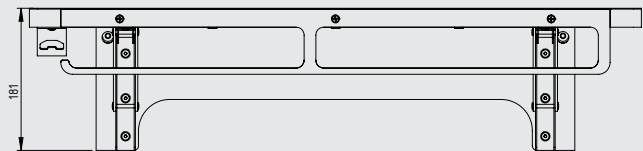

Sidekick XL

A wooden foldable shelf. Useful for hanging accessories such as a knife, a fork or paper towel, equipped with a bottle opener underneath.