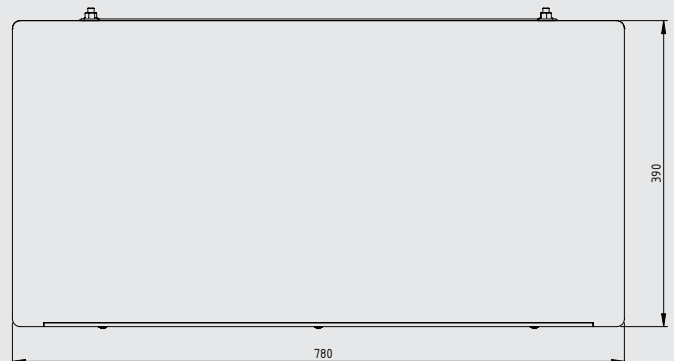

Herbgarden

Stainless steel shelf for your herbs. Not foldable. Can be assembled with any module.

SET 1

a shelf or floor, which we place in the lower part

SET 2

2 additional shelves that can be mounted on different levels