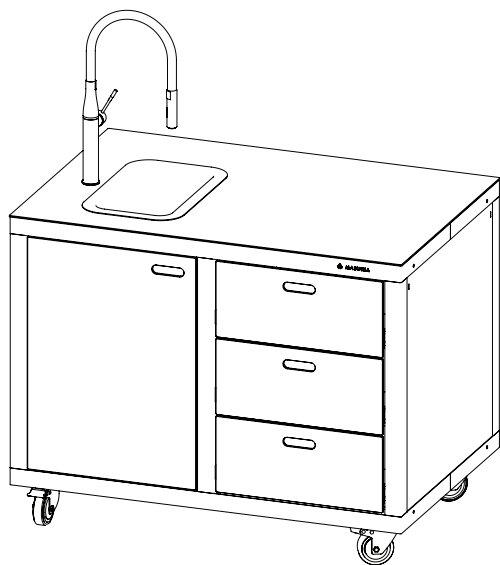

WOODEN SHELF

DETAIL

Vasari WORKSTATION

It is a module with 3 drawers and space for an optional fridge.

Can be completed with a fridge or the accessories listed below:

SET 1 a shelf or floor, which we place in the lower part

INSIDE

DETAIL

Vasari SINK

It is a module with 3 drawers and a door under the sink. The module is equipped with a single-bowl sink, a tap (hot/cold water), and a water drain. Water and drainage connections are made with a garden quick coupler.

Can be completed with SET 2.

WITH DOOR AND DRAWERS

PRODUCT VIEW

Vasari CORNER

The module is equipped with convenient corner pull-out shelves, equipped with a silent closing system.

Possible right and left corner settings.