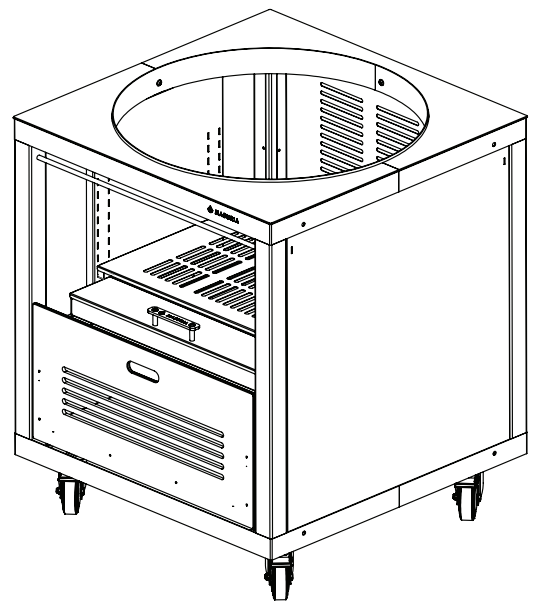

WOODEN SHELF

DETAIL

Vasari WORKSTATION

It is a module with 3 drawers and space for an optional fridge.

Can be completed with a fridge or the accessories listed below:

SET 1 a shelf or floor, which we place in the lower part

INSIDE

DETAIL

Vasari SINK

It is a module with 3 drawers and a door under the sink. The module is equipped with a single-bowl sink, a tap (hot/cold water), and a water drain. Water and drainage connections are made with a garden quick coupler.