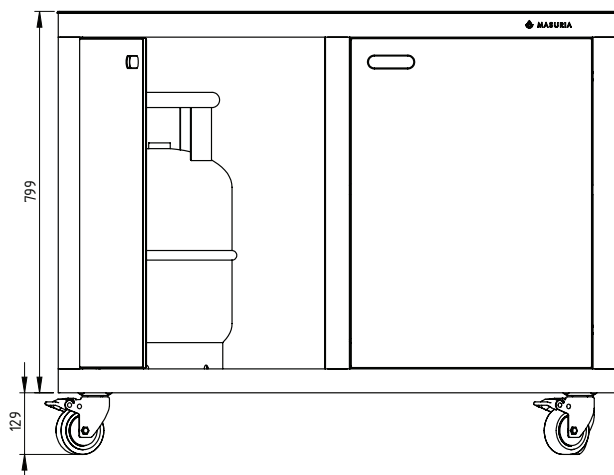

Vasari GAS

A module in which it is possible to place a gas cylinder up to 11L needed for grilling / baking on gas appliances. The module has a door on the left and right side.

Can be completed with SET 2.