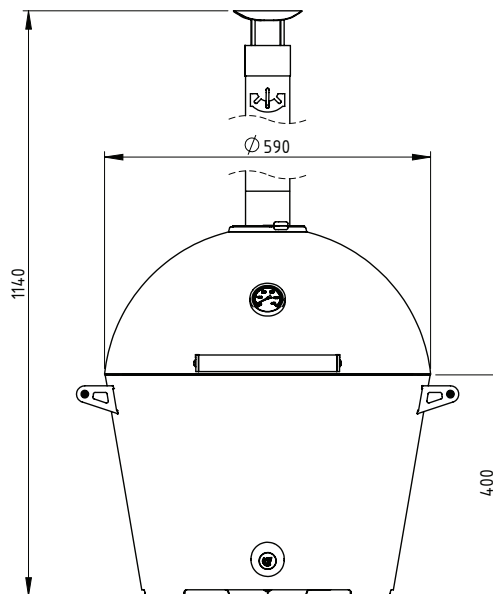

Vasari GRILL

The carbon or Corten steel grill visually resembles egg-type ceramic grills. Thanks to the construction features (2 walls + insulation) it allows you to control the temperature easily. The grill fits perfectly with the Vasari Kamado module.