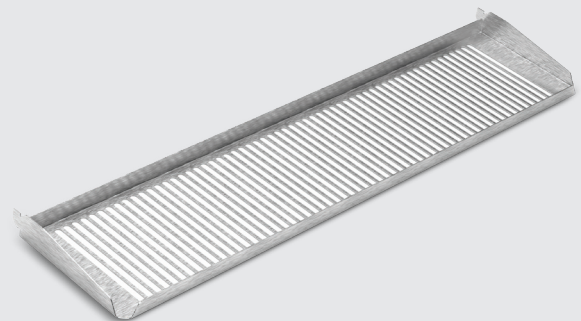

Vasari ACCESSORIES

Adapter

A reducing cover, adjusting the opening of the Vasari Kamado when using a smaller grill.

Sidekick XL

A wooden foldable shelf. Useful for hanging accessories such as a knife, a fork or paper towel, equipped with a bottle opener underneath.

Herbgarden

Stainless steel shelf for your herbs. Not foldable. Can be assembled with any module.

SET 1

a shelf or floor, which we place in the lower part

SET 2

2 additional shelves that can be mounted on different levels