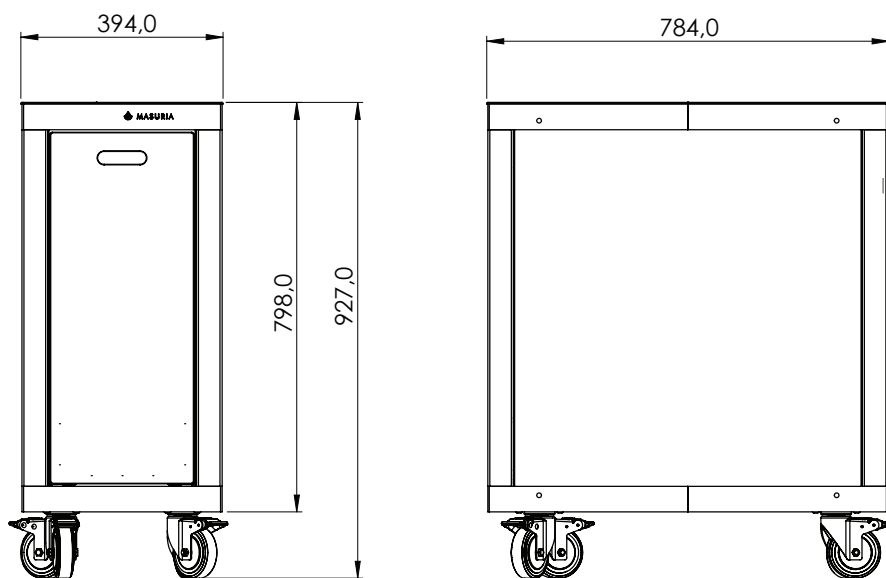

SET 2 2 additional shelves that can be mounted on different levels

WITH FRIDGE

DETAIL

COLOR OPTIONS:

Plain steel powder coated black

Corten steel in rust color

Vasari CARGO

It is a module with a long 75cm cargo that allows you to comfortably pull out the drawer, in which there is a 15L garbage can and space for e.g. charcoal needed to fire the grill.