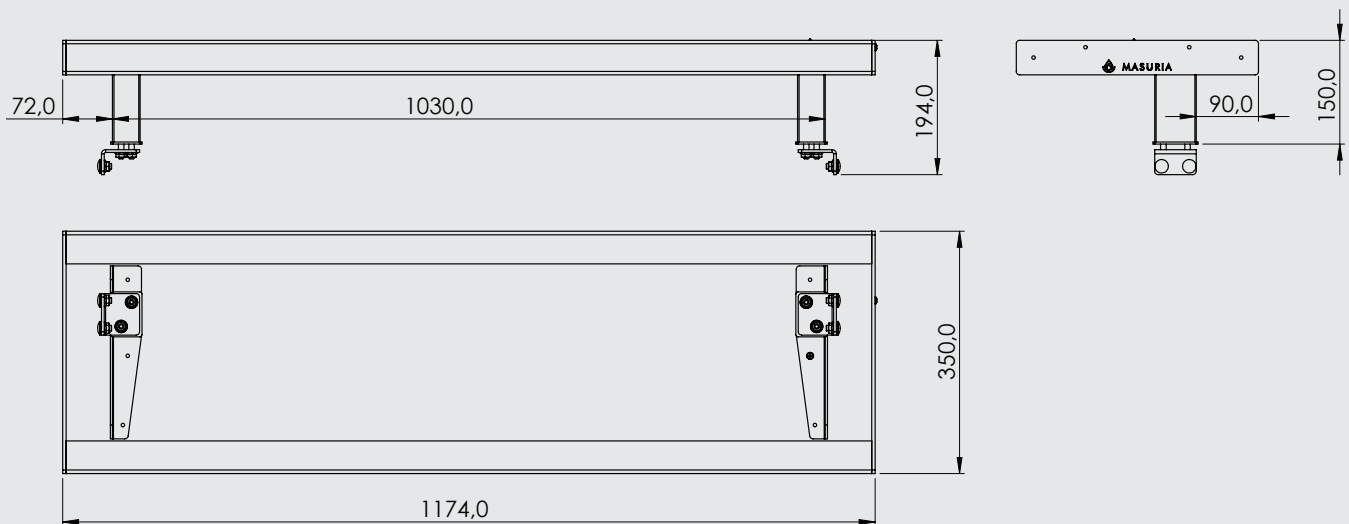

PRODUCT VIEW