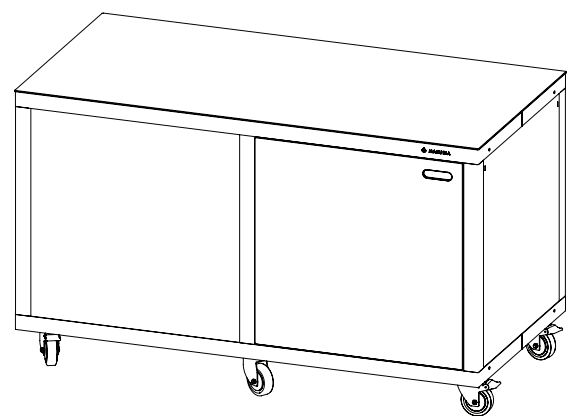

INSIDE

DETAIL

Vasari SINK

It is a module with 3 drawers and a door under the sink. The module is equipped with a single-bowl sink, a tap (hot/cold water), and a water drain. Water and drainage connections are made with a garden quick coupler.

Can be completed with SET 2.

WITH DOOR AND DRAWERS

PRODUCT VIEW

Vasari CORNER

The module is equipped with convenient corner pull-out shelves, equipped with a silent closing system.

Possible right and left corner settings.

MASURIA

RIGHT OPTION

LEFT OPTION

Vasari GAS

A module in which it is possible to place a gas cylinder up to 11L needed for grilling / baking on gas appliances. The module has a door on the left and right side.