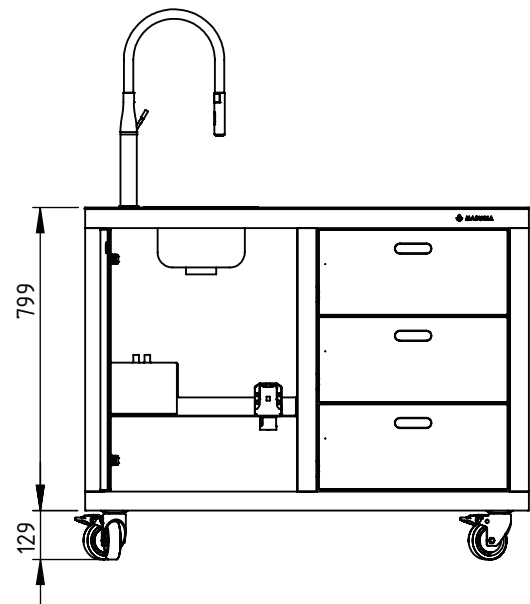

Vasari SINK

It is a module with 3 drawers and a door under the sink. The module is equipped with a single-bowl sink, a tap (hot/cold water), and a water drain. Water and drainage connections are made with a garden quick coupler.

Can be completed with SET 2.