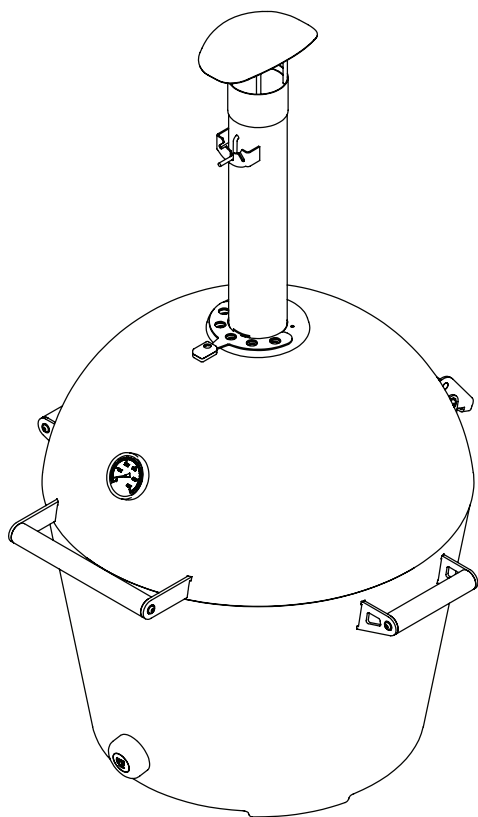

Vasari GRILL

The carbon or Corten steel grill visually resembles egg-type ceramic grills. Thanks to the construction features (2 walls + insulation) it allows you to control the temperature easily. The grill fits perfectly with the Vasari Kamado module.