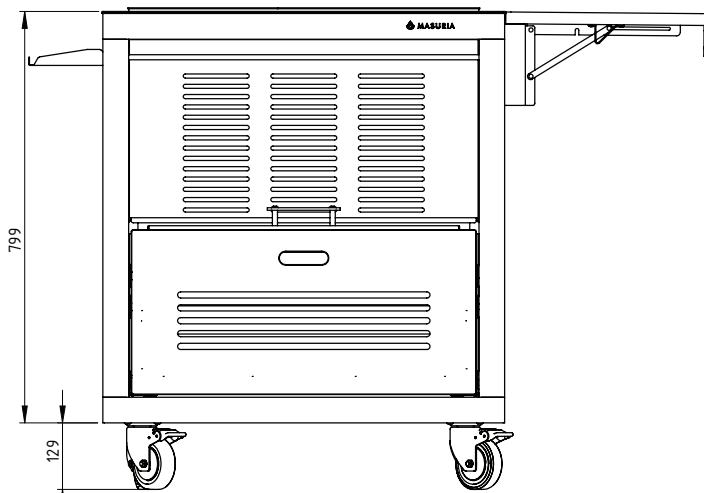

WOODEN SHELF

DETAIL

Vasari WORKSTATION

It is a module with 3 drawers and space for an optional fridge.

Can be completed with a fridge or the accessories listed below:

SET 1 a shelf or floor, which we place in the lower part