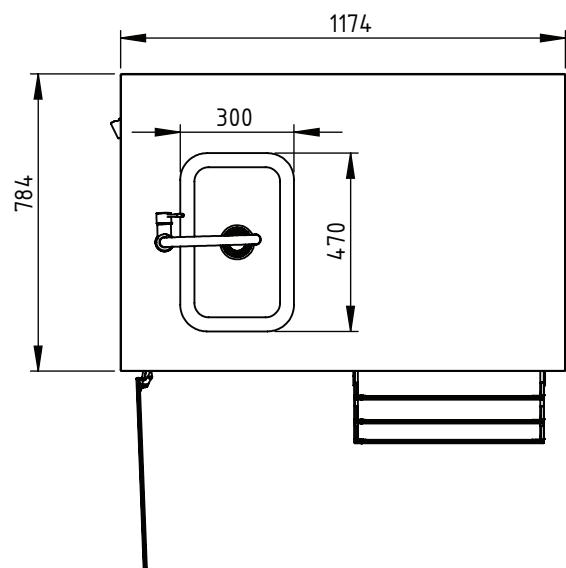

Vasari SINK

It is a module with 3 drawers and a door under the sink. The module is equipped with a single-bowl sink, a tap (hot/cold water), and a water drain. Water and drainage connections are made with a garden quick coupler.

Can be completed with SET 2.