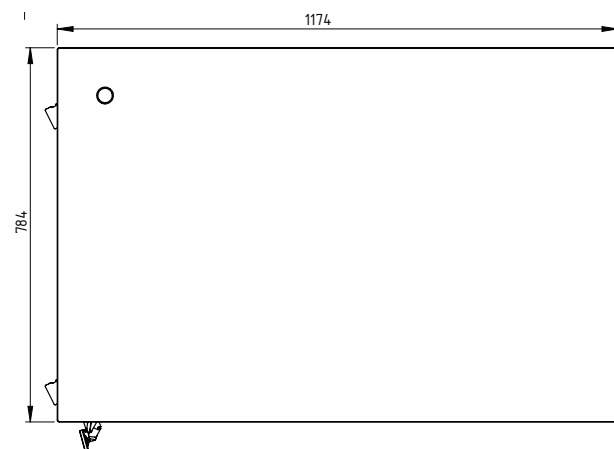

Vasari GAS

A module in which it is possible to place a gas cylinder up to 11L needed for grilling / baking on gas appliances. The module has a door on the left and right side.

Can be completed with SET 2.