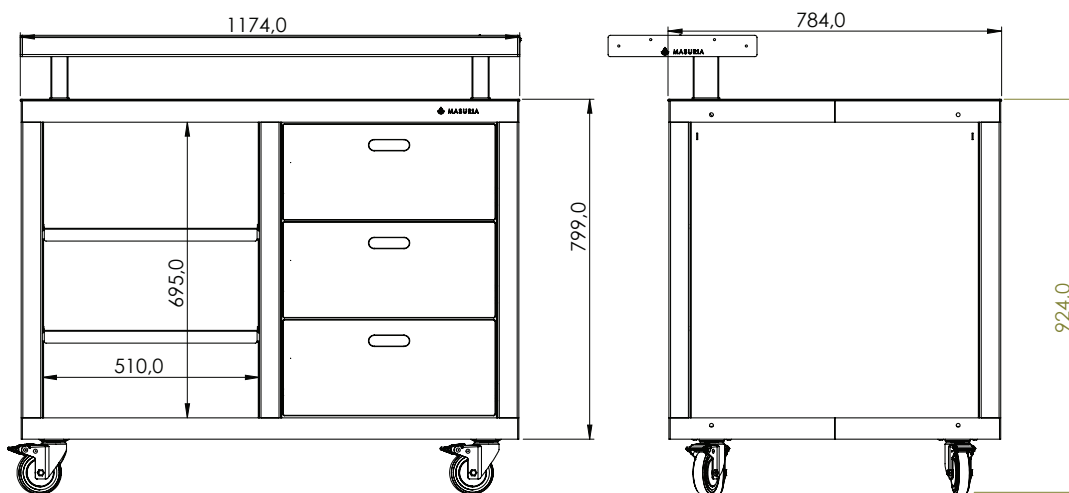

WOODEN SHELF

DETAIL

Vasari WORKSTATION

It is a module with 3 drawers and space for an optional fridge.

Can be completed with a fridge or the accessories listed below:

SET 1 a shelf or floor, which we place in the lower part

SET 2 2 additional shelves that can be mounted on different levels

WITH FRIDGE

DETAIL

COLOR OPTIONS:

Plain steel powder coated black

Corten steel in rust color

Vasari CARGO

It is a module with a long 75cm cargo that allows you to comfortably pull out the drawer, in which there is a 15L garbage can and space for e.g. charcoal needed to fire the grill.