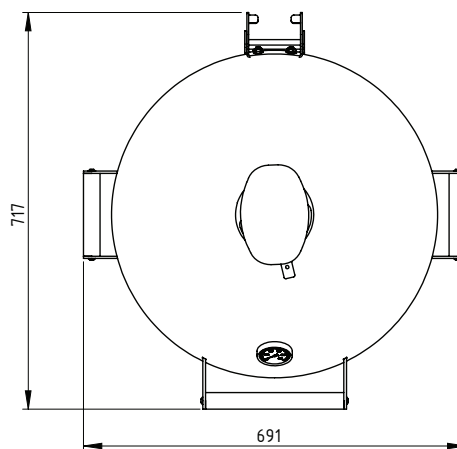

PRODUCT VIEW

Vasari GRILL

The carbon or Corten steel grill visually resembles egg-type ceramic grills. Thanks to the construction features (2 walls + insulation) it allows you to control the temperature easily. The grill fits perfectly with the Vasari Kamado module.