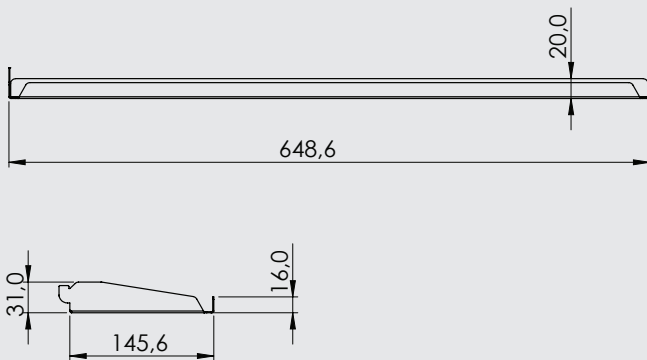

Herbgarden

Stainless steel shelf for your herbs. Not foldable. Can be assembled with any module.

SET 1

a shelf or floor, which we place in the lower part

SET 2

2 additional shelves that can be mounted on different levels